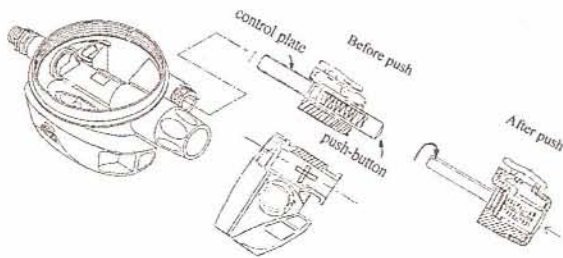

1st January 2014

B520  
₹ 8000

When the push-button is axially pushed, the control plate is turned to different angular position to thereby change a sectional area of the air passage and accordingly air volume supplied via the air passage.

## WM-7101 | ₹ 1650

Single lens mask, a classic and economical mask. Low volume, light weight and a well designed skirt result in a very comfortable dive mask. Product features include:

- Low volume and light weight.
- High grade silicone skirt available in clear, crystal, and black. Skirt size is 123mm.
- Impact resistant polycarbonate mask frame.
- Tempered lens meets ANSI standards.
- Push-in buckles for strap adjustment.

#### PUSH-DOWN LOCK SYSTEM:

- Diver only needs to press the embossed buttons down which then releases the knife from the sheath.

#### CAUTION:

- The lock tooth can break if the diver forces the knife without pressing the buttons.
- Inserting the knife into the sheath will automatically lock the knife in place. The lock tooth will hold the knife securely in position .